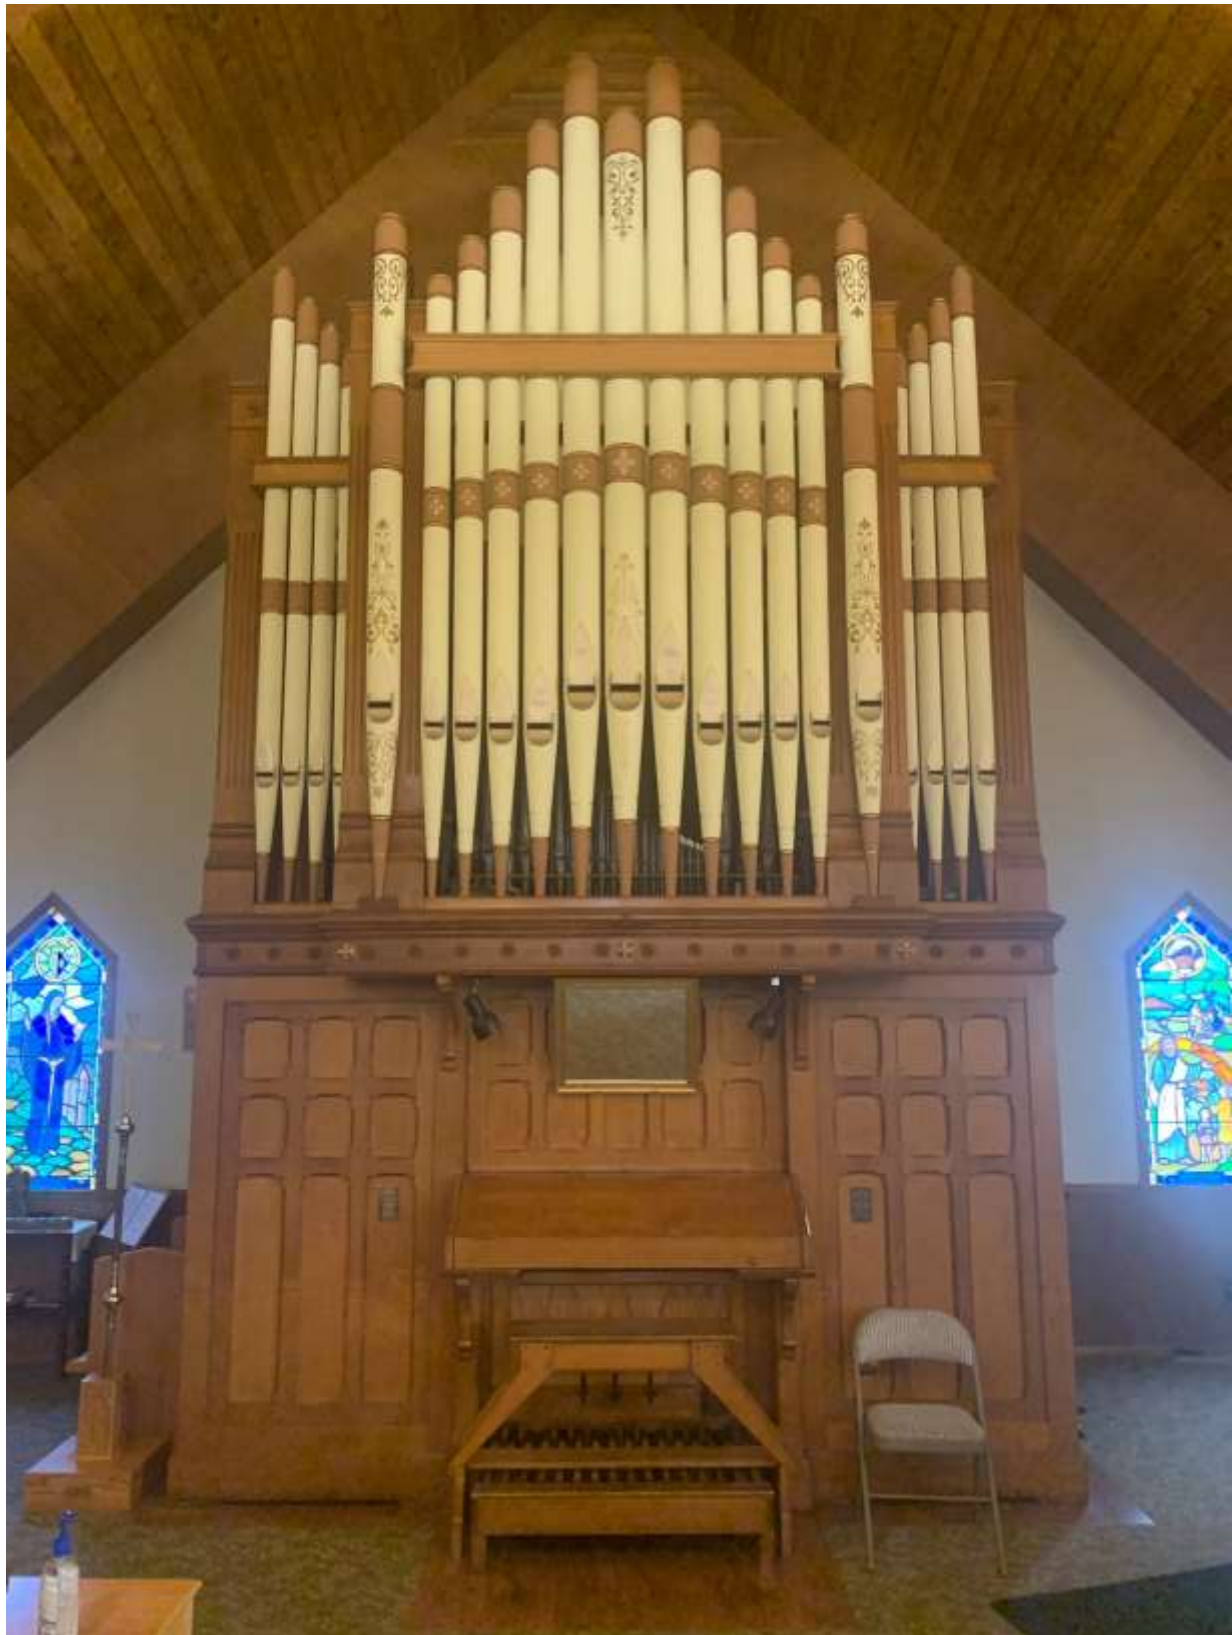

St. Timothy Episcopal Church Chehalis

Formerly Epiphany Episcopal

1826 SW Snively Avenue Chehalis, WA 98532 US